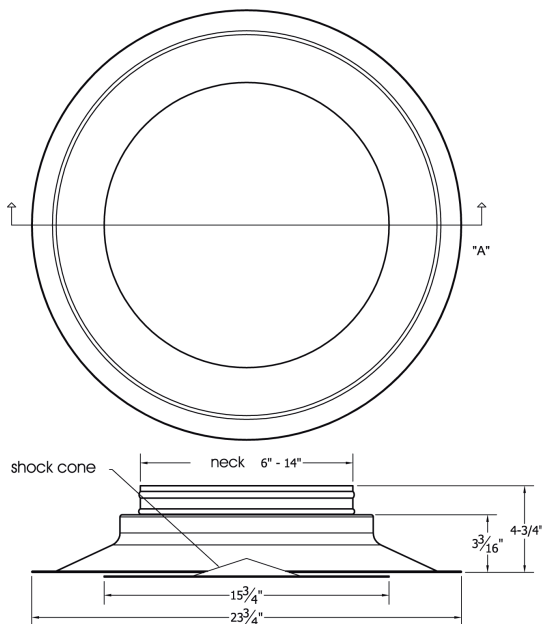

Circular Diffuser DCRA Steel / DCRL Aluminium

SPIRO DUCT + FITTINGS + GRILLES + DIFFUSERS + FILTERS + FLEXIBLE DUCT + ACCESORIES

Circular diffuser with a shock plaque and 360° pattern.

1 Principal Features

Materials:

Steel (DCRA) or Aluminium (DCRL)

Sizes:

6"-14" neck size available with 3" collar

Finish:

Electrostatic powder coating

Applications:

For false ceiling mounting in: Residences, Stores, Offices.

2 Views

PACKAGING:
Airtight plastic packaging.