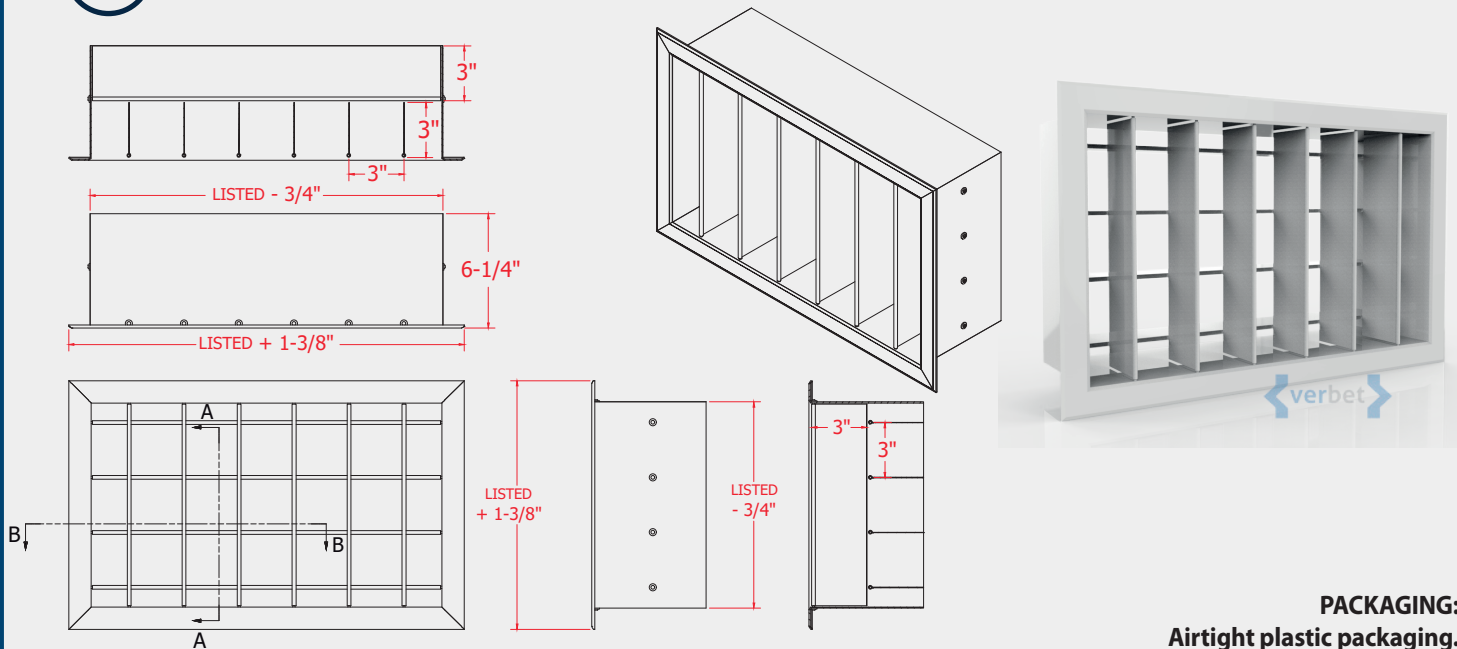

Supply Grilles ID3L Aluminium

SPIRO DUCT + FITTINGS + GRILLES + DIFFUSERS + FILTERS + FLEXIBLE DUCT + ACCESORIES

Injection grids double deflection for high volume, constructed of aluminum fins individually adjustable with separation of 3 inches horizontal and vertical front and back rolled steel frame.

1 Principal Features

Materials:

Made with steel frame and aluminum fins of 3".

Finish:

Bright White (standard). (With options in other colors)

Applications:

Ideal for installations with requirements longshot as shopping centers, supermarkets, airports, department stores or any facility with ample space.

Sizes:

Available in sizes from 8 x 4 "to 48" X 12"

2 Views

PACKAGING:
Airtight plastic packaging.

Supply Grilles ID3L Aluminium

SPIRO DUCT + FITTINGS + GRILLES + DIFFUSERS + FILTERS + FLEXIBLE DUCT + ACCESORIES