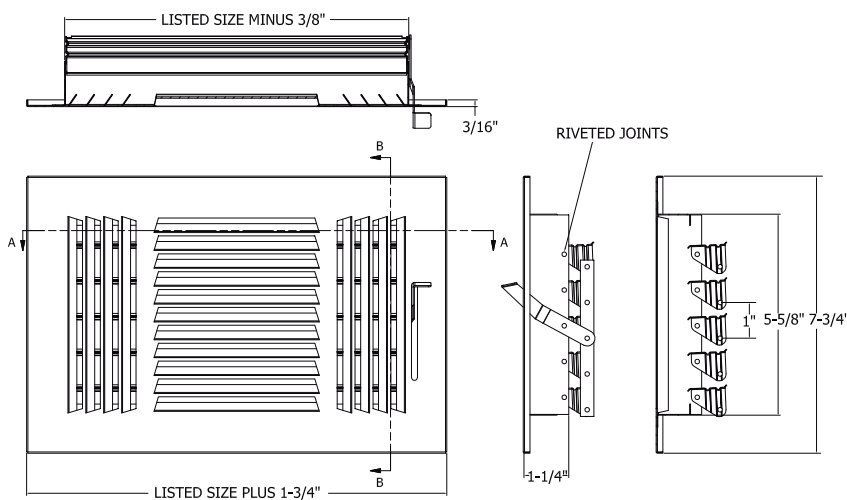

Supply Grilles T3MA Steel / T3ML Aluminium

SPIRO DUCT + FITTINGS + GRILLES + DIFFUSERS + FILTERS + FLEXIBLE DUCT + ACCESORIES

Stamped diffuser, 3-way deflection with square frame. Face with 1/2" spaced fixed fins and multi-shutter valve on the back. Excellent value and aesthetics. Used for ceiling or sidewall installations. Ideal for shallow duct installations.

Sizes:

Available in 6" height and 8", 10", 12", 14" and 16" width

2 Views

PACKAGING:
Airtight plastic packaging for fixing screws.

Supply Grilles T3MA Steel / T3ML Aluminium

SPIRO DUCT + FITTINGS + GRILLES + DIFFUSERS + FILTERS + FLEXIBLE DUCT + ACCESORIES