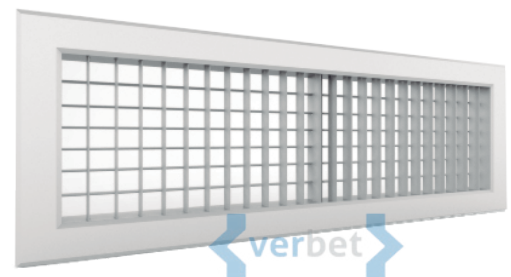

Supply Grilles IDVL Aluminium

SPIRO DUCT + FITTINGS + GRILLES + DIFFUSERS + FILTERS + FLEXIBLE DUCT + ACCESORIES

Injection air grilles with fins aerodynamic aluminum double deflection, vertical and horizontal, individually adjustable frame and aluminum profile, including hardware for fixing the duct and foam seal in the frame to prevent air leaks. Model only available in aluminum.

1 Principal Features

Materials:

Made of aluminum.

Finish:

Bright White (standard). (With options in other colors)

Applications:

For installation in walls for homes, shops, offices, etc.

Sizes:

Available in sizes from 8 "x 4" to 48 "X 12".

2 Views

Includes foam seal in the frame to prevent air leaks and fixing screws.

Supply Grilles IDVL Aluminium

SPIRO DUCT + FITTINGS + GRILLES + DIFFUSERS + FILTERS + FLEXIBLE DUCT + ACCESORIES