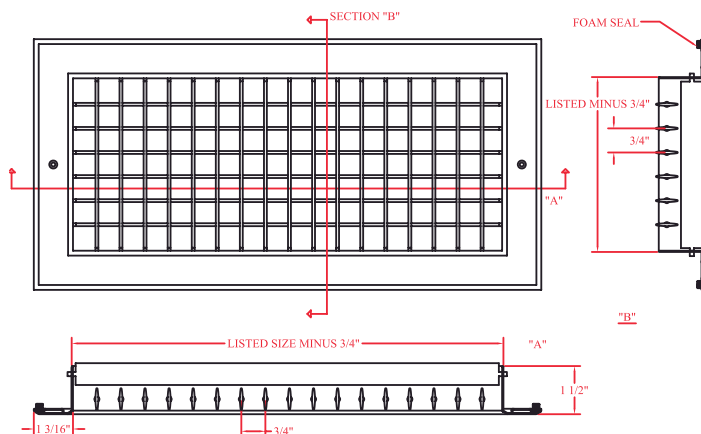

1 Principal Features

Materials:

Made of aluminum.

Finish:

Bright White (standard). (With options in other colors)

Applications:

For installation in walls for homes, shops, offices, etc.

Sizes:

Available in sizes from 8 "x 4" to 48 "X 12".

2 Views

Includes foam seal in the frame to prevent air leaks and fixing screws.

Supply Grilles IDVL Aluminium

SPIRO DUCT + FITTINGS + GRILLES + DIFFUSERS + FILTERS + FLEXIBLE DUCT + ACCESORIES