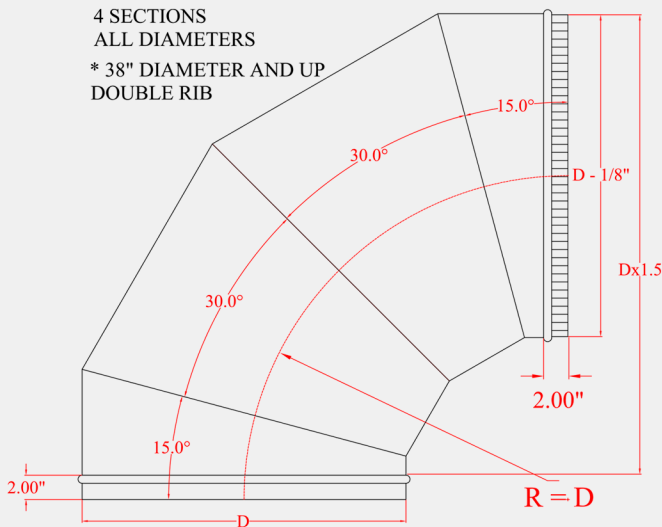

Round Fittings COD9

SPIRO DUCT + FITTINGS + GRILLES + DIFFUSERS + FILTERS + FLEXIBLE DUCT + ACCESORIES

1 Principal Features

Round 90° elbow in galvanized sheet.

Gauges 26, 24, 22 and 20 (SMACNA).

2 View

D= Duct diameter.

PACKAGING:
Shrink wrapped