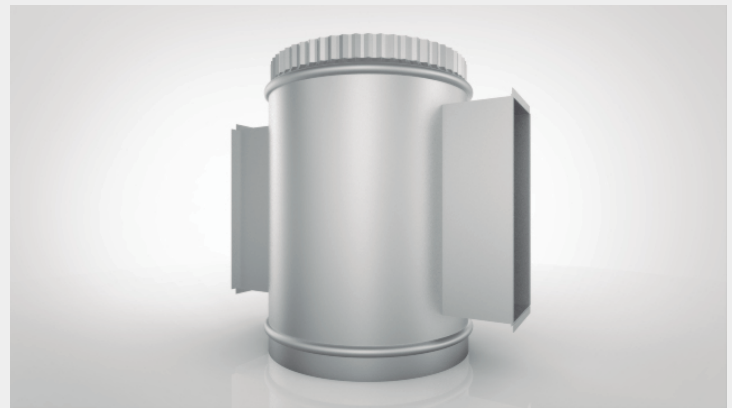

Rectangular Fittings CRC9RS

SPIRO DUCT + FITTINGS + GRILLES + DIFFUSERS + FILTERS + FLEXIBLE DUCT + ACCESORIES

1 Principal Features

90° Squared cross in galvanized sheet.

Gauges 26,24,22 and 20 according to the dimensions.

Available in sizes from 6" up to 60" in 2" intervals.

2 View

PACKAGING:
Shrink wrapped