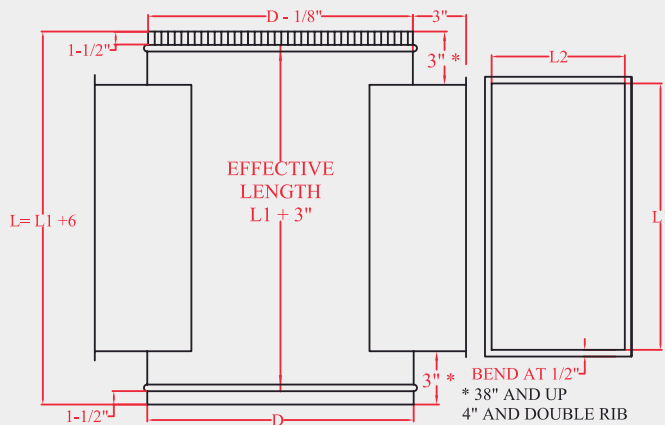

Rectangular Fittings CRC9RS

SPIRO DUCT + FITTINGS + GRILLES + DIFFUSERS + FILTERS + FLEXIBLE DUCT + ACCESORIES

1 Principal Features

90° Squared cross in galvanized sheet.

Gauges 26,24,22 and 20 according to the dimensions.

Available in sizes from 6" up to 60" in 2" intervals.

2 View

PACKAGING:
Shrink wrapped