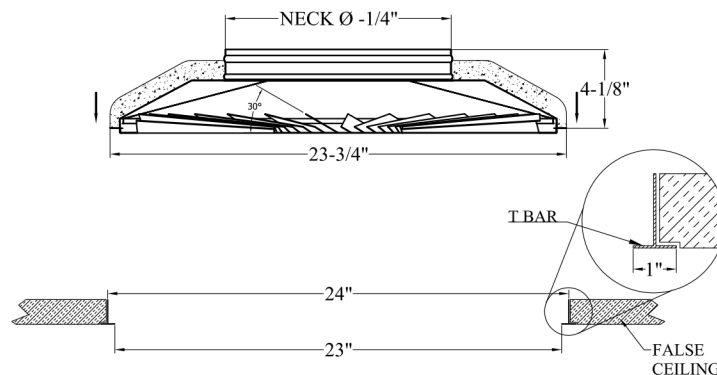

### DPT

Lay-in Swirl diffuser designed to provide  $360^\circ$  radial air pattern for ceiling applications.

- Delivers excellent performance that eliminates drafts and stratification.
- Fit for use in areas that require high volumes of supplied air to dissipate heat or requires frequent air changes.
- Constructed in heavy gauge steel. (face 24)