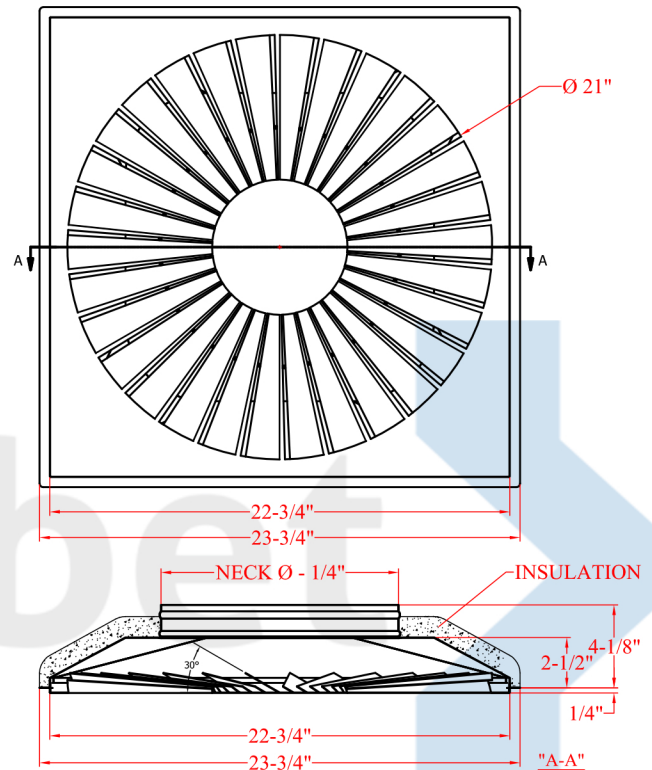

### DPT

Lay-in Swirl diffuser designed to provide  $360^\circ$  radial air pattern for ceiling applications.

- Delivers excellent performance that eliminates drafts and stratification.
- Fit for use in areas that require high volumes of supplied air to dissipate heat or requires frequent air changes.
- Constructed in heavy gauge steel. (face 24)