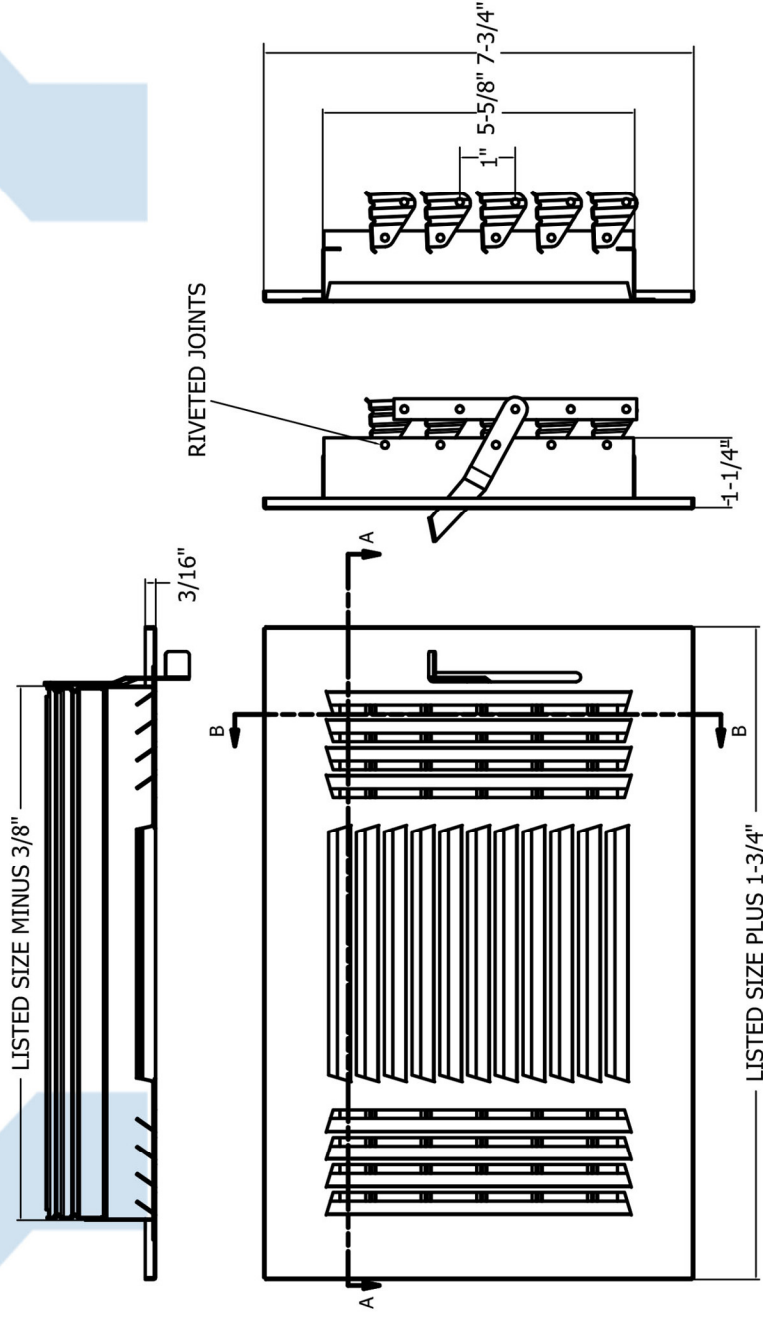

Verbet Industries LLC

www.verbet.com

sales@verbet.com

Houston 001 (713) 492-2452 / (832) 767-2818

Dallas 001 (972) 487 5638 Fax (972) 487 5829

RETURN GRILLES TM3

MATERIALS:

Aluminum thickness 0.032" and black 24 gauge sheet steel.

FINISH:

Baked electrostatic paint (polyester) bright white as standard finish or matte white. (also available in gray aluminium and matte black without an extra cost)
Foam seal on the frame to prevent dust spots, airtight plastic packaging for fixing screws.

DESCRIPTION:

Stamped diffuser, 3-way deflection with square frame. Face with 1/2" spaced fixed fins and multi-shutter valve on the back. Excellent value and aesthetics. Used for ceiling or sidewall installations. Ideal for shallow duct installations. Available in 6" height and 8", 10", 12", 14" and 16" width.