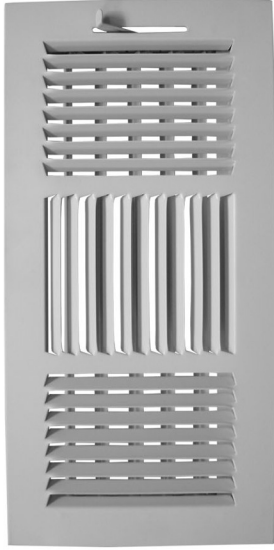

Verbet Industries LLC

www.verbet.com

sales@verbet.com

Houston 001 (713) 492-2452 / (832) 767-2818

Dallas 001 (972) 487 5638 Fax (972) 487 5829

RETURN GRILLES TM3

MATERIALS:

Aluminum thickness 0.032" and black 24 gauge sheet steel.

FINISH:

Baked electrostatic paint (polyester) bright white as standard finish or matte white. (also available in gray aluminium and matte black without an extra cost)
Foam seal on the frame to prevent dust spots, airtight plastic packaging for fixing screws.

DESCRIPTION:

Stamped diffuser, 3-way deflection with square frame. Face with 1/2" spaced fixed fins and multi-shutter valve on the back. Excellent value and aesthetics. Used for ceiling or sidewall installations. Ideal for shallow duct installations. Available in 6" height and 8", 10", 12", 14" and 16" width.