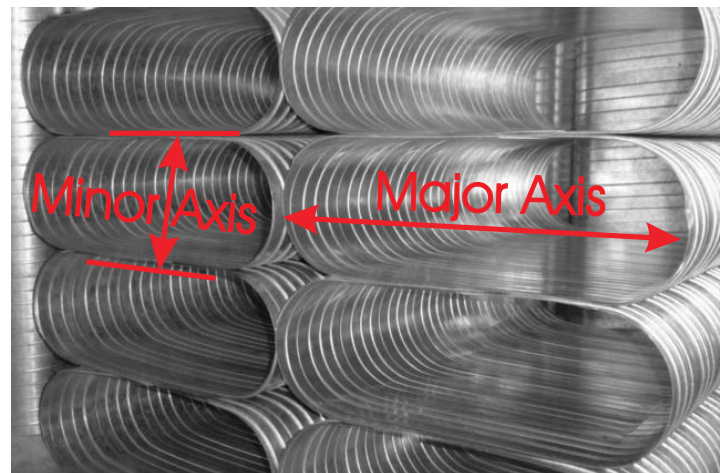

SLO

Oval Spiro Smooth

Single wall oval duct made in galvanized steel.

FINISH:

- + Normal (galvanized)
- + Painted B
- + Ready for paint

Available in 8FT long.

Gauges: 22, 24 and 26 according the dimensions.

SRO

Oval Spiro Rib

Single wall oval duct made in galvanized steel with spiral seam lock and standing ribs.

FINISH:

- + Normal (galvanized)
- + Painted B
- + Ready for paint

Available in 8FT long.

Gauges: 26, 28 and 30 according the dimensions.

Ideal for places where space restrictions prohibit the use of the round duct. The oval spiro smooth duct offers a superior alternative to the rectangular duct in these applications.

Minor Axis

	8	10	12	14	16	18
	23.7	22.6	21.4	20.3		
	26.8	25.7	24.6	23.4	22.3	
	30.0	28.8	27.7	26.6	25.4	24.3
	33.1	32.0	30.8	29.7	28.6	27.4
	36.3	35.1	34.0	32.8	31.7	30.6
	39.4	38.3	37.1	36.0	34.8	33.7
	42.6	41.4	40.3	39.1	38.0	36.8
	45.7	44.6	43.4	42.3	41.1	40.0
	48.8	47.7	46.6	45.4	44.3	43.1
	52.0	50.8	49.7	48.6	47.4	46.3
	55.1	54.0	52.8	51.7	50.6	49.4
	58.3	57.1	56.0	54.8	53.7	52.6
	61.4	60.3	59.1	58.0	56.8	55.7
	64.5	63.4	62.3	61.1	60.0	58.8
	67.7	66.5	65.4	64.3	63.1	62.0
	70.8	69.7	68.5	67.4	66.3	65.1
	74.0	72.8	71.7	70.5	69.4	68.3
	77.1	76.0	74.8	73.7	72.5	71.4
	80.3	79.1	78.0	76.8	75.7	74.5
	83.4	82.3	81.1	80.0	78.8	77.7
					82.0	80.8

Major Axis

Dimensions are in inches.

AIR DISTRIBUTION PRODUCTS

SPIRO DUCT + FITTINGS + GRILLES + DIFFUSERS + FILTERS + FLEXIBLE DUCT + ACCESSORIES

Verbet reserve the right of making any change without any prior notice.