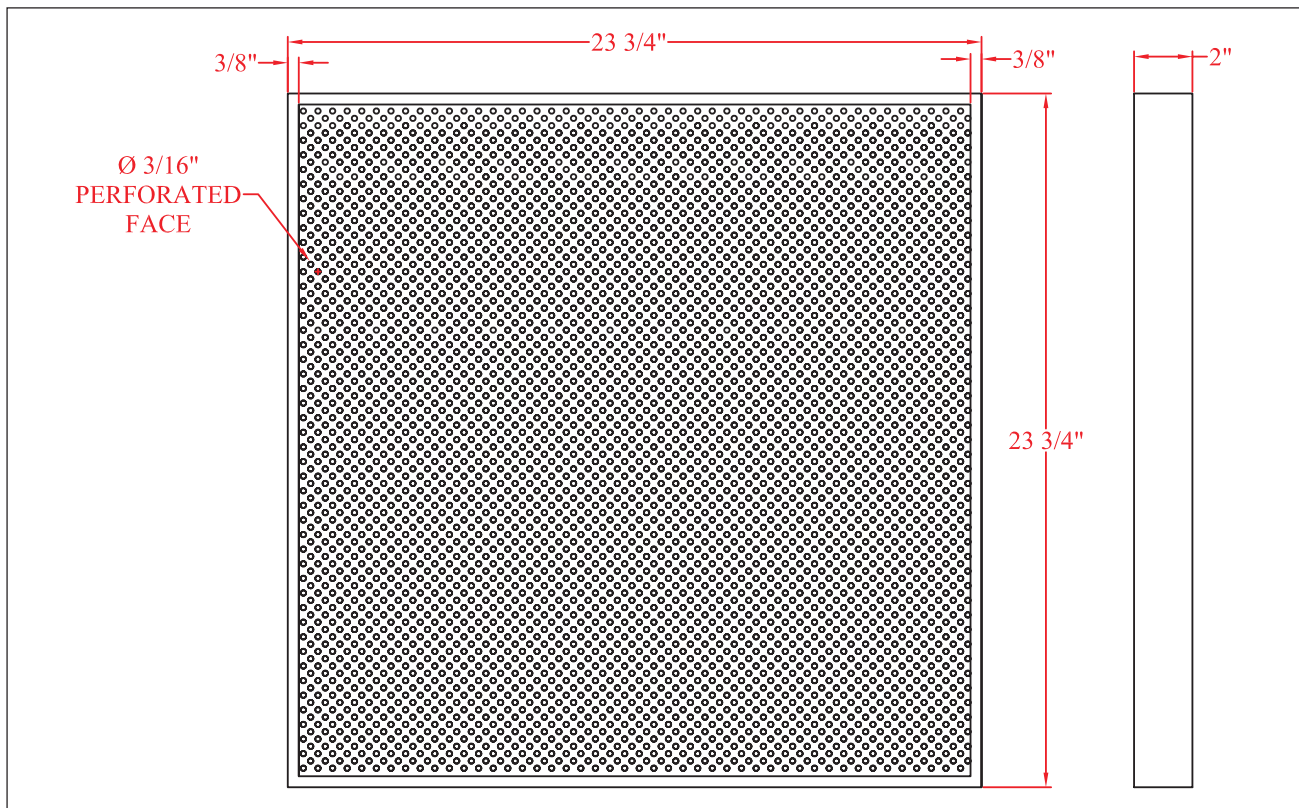

Optional:

With frame for normal mounting, grille style.

AIR DISTRIBUTION PRODUCTS

SPIRO DUCT + FITTINGS + GRILLES + DIFFUSERS + FILTERS + FLEXIBLE DUCT + ACCESSORIES

Verbet reserve the right of making any change without any prior notice.