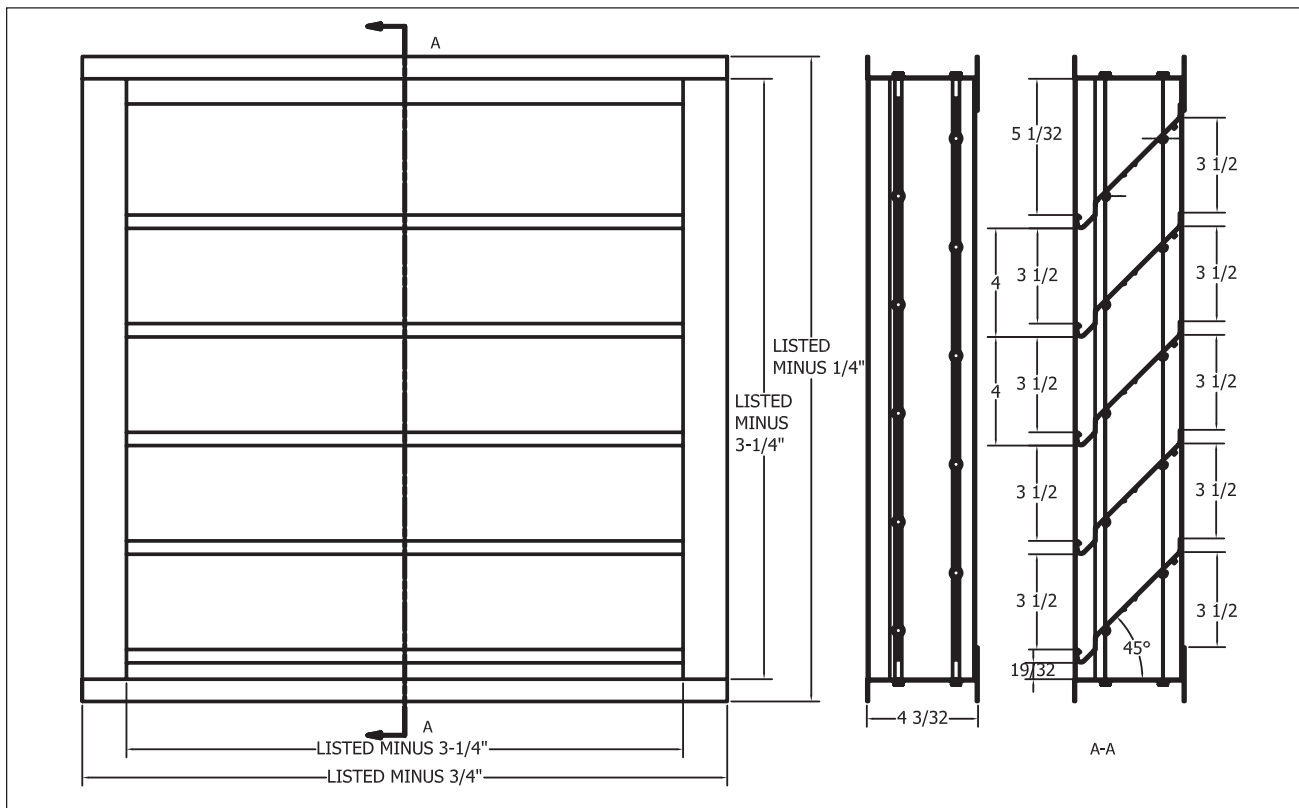

AIR DISTRIBUTION PRODUCTS

SPIRO DUCT + FITTINGS + GRILLES + DIFFUSERS + FILTERS + FLEXIBLE DUCT + ACCESSORIES

Verbet reserve the right of making any change without any prior notice.