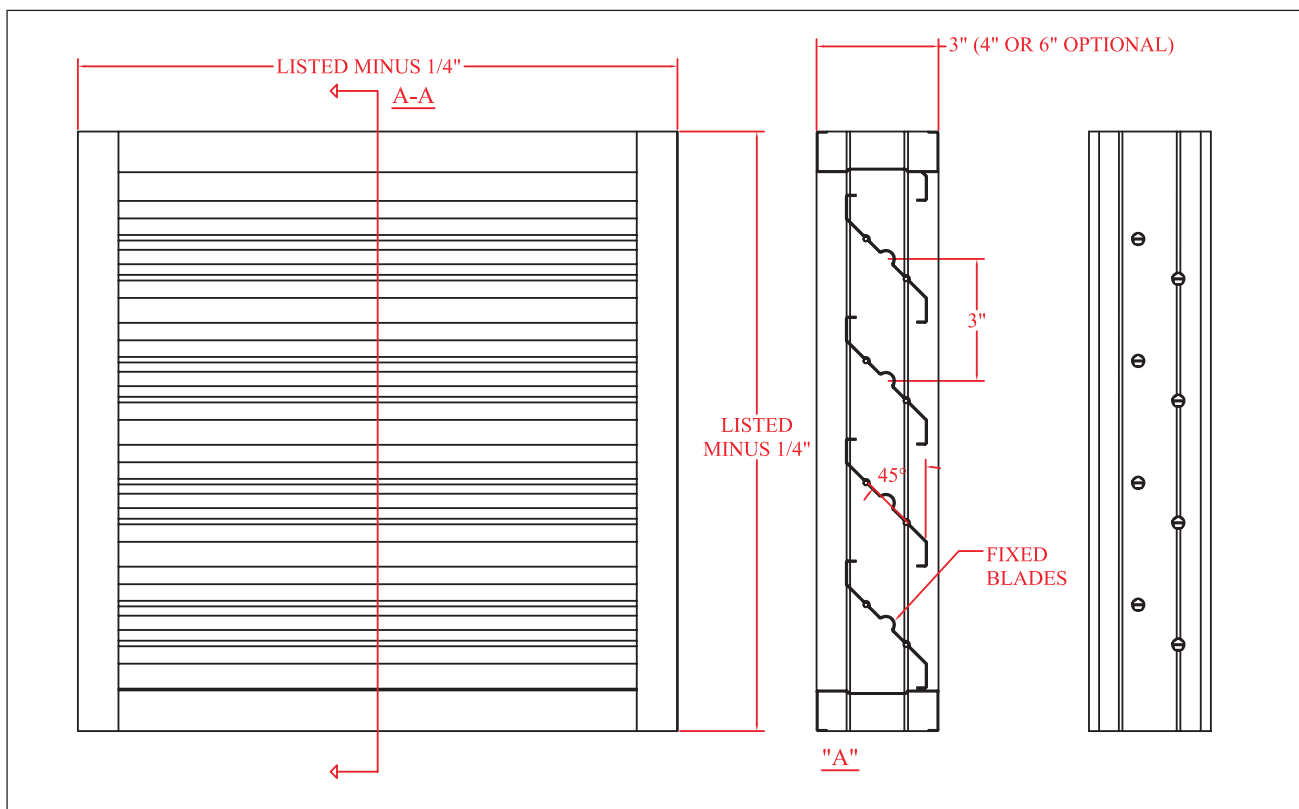

L- Aluminum LA- Steel

DESCRIPTION:

Storm-proofed Louver with fixed deflective blades, each 3" apart, parallel to the horizontal dimension, with a "U" Frame and a 2x2 cm aviary mesh (included).

Ideal for exterior ventilation.

MATERIALS:

Our aluminum profiles are tempered for a higher resistance and are manufactured with the same design as the steel, which are made from galvanized sheet.

FINISH:

Baked electrostatic paint (polyester) "White Vermont" steel and aluminum (options in other finishes), airtight plastic packaging with fixing screws. .