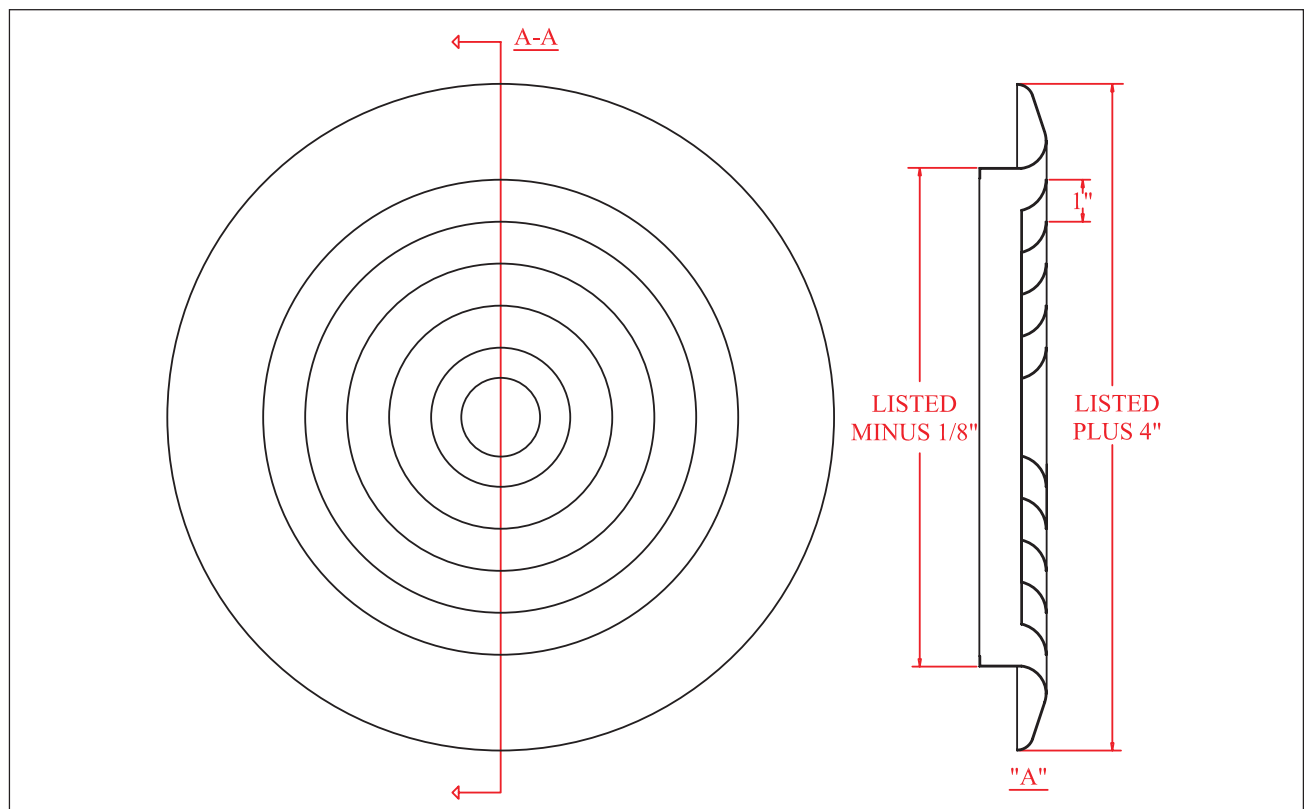

DR- Aluminum

DESCRIPTION:

Circular diffuser of multiple plates with a 360° fixed pattern of air injection, round neck and optional volume control with circular connector. Provides aesthetics and it is ideal for low air volume. The nominal available diameters are 6" to 14" in increases of 2".

Note:

-A connector, a circular volume control of opposite blades (XA) or the butterfly volume control (CM) can be attached to this model.

AIR DISTRIBUTION PRODUCTS

SPIRO DUCT + FITTINGS + GRILLES + DIFFUSERS + FILTERS + FLEXIBLE DUCT + ACCESSORIES