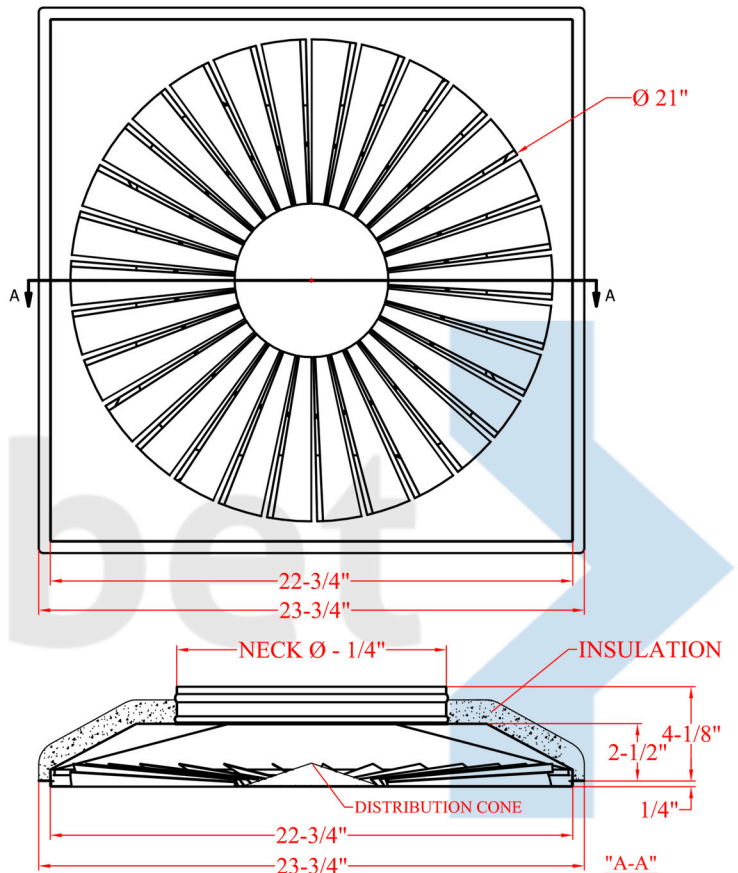

DIFFUSERS

DPT

Lay-in Swirl diffuser designed to provide 360° radial air pattern for ceiling applications.

- ° Delivers excellent performance that eliminates drafts and stratification.
- ° Fit for use in areas that require high volumes of supplied air to dissipate heat or requires frequent air changes.
- ° Constructed in heavy gauge steel. (face 24)