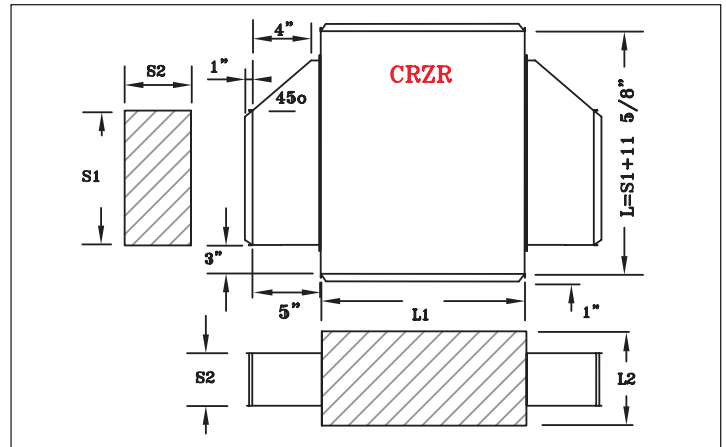

RECTANGULAR CONNECTION

Reducer, Rectangular Cross.

Code: CRZR

Unassembled, galvanized sheet gauges 26, 24 and 22 according the dimensions. Thermal insulation Ductliner of 1" (optional).

Reducer, Rectangular Tap.

Code: CZR

Unassembled, galvanized sheet gauges 26, 24 and 22 according the dimensions.

Yee 90° Simple Rectangular.

Code: YSR

Galvanized sheet gauges 26, 24 and 22 according the dimensions.

AIR DISTRIBUTION PRODUCTS