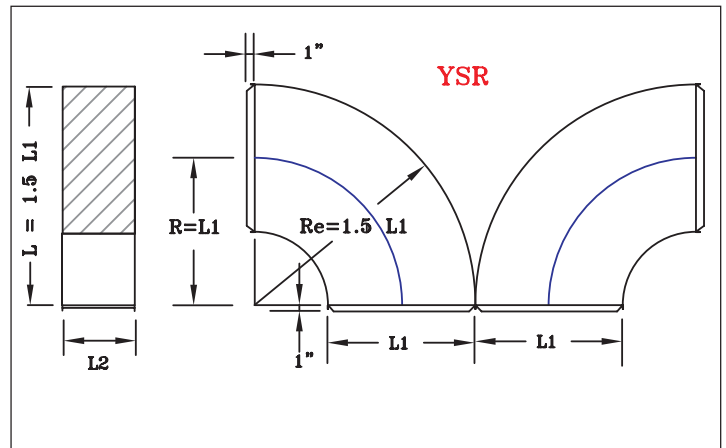

RECTANGULAR CONNECTION

Reducer, Rectangular Cross.

Code: CRZR

Unassembled, galvanized sheet gauges 26, 24 and 22 according the dimensions. Thermal insulation Ductliner of 1" (optional).

Reducer, Rectangular Tap.

Code: CZR

Unassembled, galvanized sheet gauges 26, 24 and 22 according the dimensions.

Yee 90° Simple Rectangular.

Code: YSR

Galvanized sheet gauges 26, 24 and 22 according the dimensions.

AIR DISTRIBUTION PRODUCTS