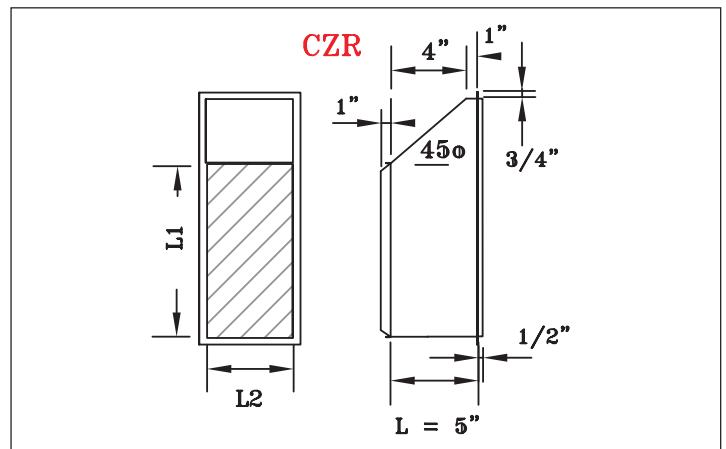

RECTANGULAR CONNECTION

Reducer, Rectangular Cross.

Code: CRZR

Unassembled, galvanized sheet gauges 26, 24 and 22 according the dimensions. Thermal insulation Ductliner of 1" (optional).

Reducer, Rectangular Tap.

Code: CZR

Unassembled, galvanized sheet gauges 26, 24 and 22 according the dimensions.

Yee 90° Simple Rectangular.

Code: YSR

Galvanized sheet gauges 26, 24 and 22 according the dimensions.

AIR DISTRIBUTION PRODUCTS