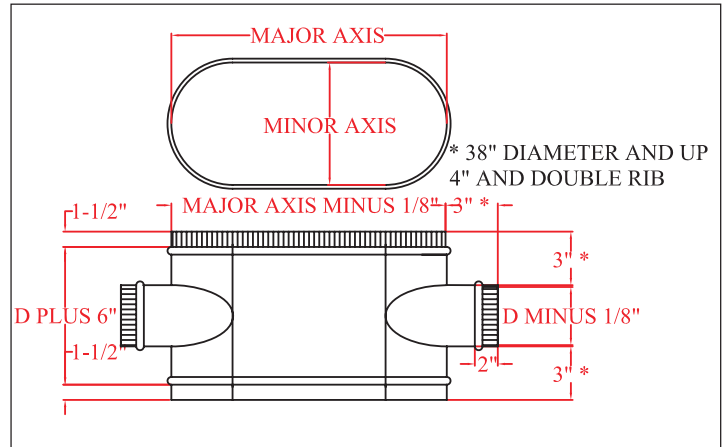

OVAL CONNECTION

Oval 90° Round Cross.

Code: CRUOR90

Galvanized sheet gauges 26,24,22,20 and 18 according the dimensions.

Oval 45° Round Cross.

Code: CRUOR45

Galvanized sheet gauges 26,24,22,20 and 18.

Oval 90° Tap.

Code: CASO90

Galvanized sheet gauges 26,24,22,20 and 18 according the dimensions.

AIR DISTRIBUTION PRODUCTS

SPIRO DUCT + FITTINGS + GRILLES + DIFFUSERS + FILTERS + FLEXIBLE DUCT + ACCESSORIES

Verbet reserve the right of making any change without any prior notice.