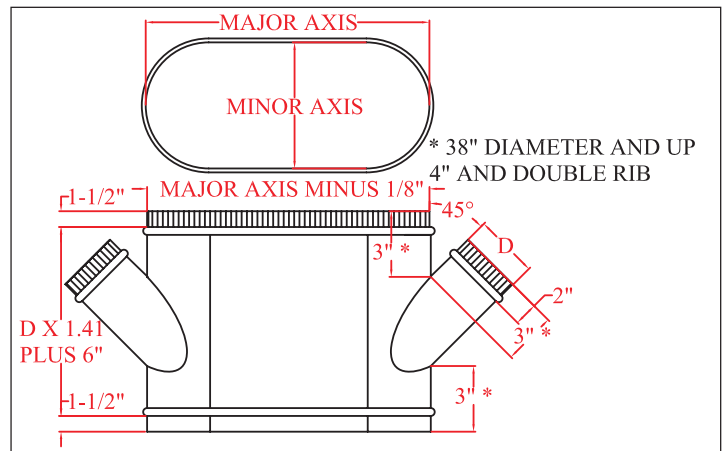

OVAL CONNECTION

Oval 90° Round Cross.

Code: CRUOR90

Galvanized sheet gauges 26,24,22,20 and 18 according the dimensions.

Oval 45° Round Cross.

Code: CRUOR45

Galvanized sheet gauges 26,24,22,20 and 18.

Oval 90° Tap.

Code: CASO90

Galvanized sheet gauges 26,24,22,20 and 18 according the dimensions.

AIR DISTRIBUTION PRODUCTS

SPIRO DUCT + FITTINGS + GRILLES + DIFFUSERS + FILTERS + FLEXIBLE DUCT + ACCESSORIES

Verbet reserve the right of making any change without any prior notice.