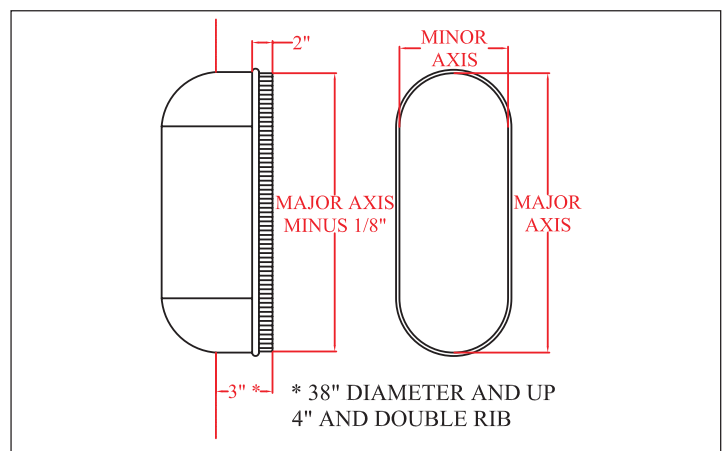

OVAL CONNECTION

Oval 90° Round Cross.

Code: CRUOR90

Galvanized sheet gauges 26,24,22,20 and 18 according the dimensions.

Oval 45° Round Cross.

Code: CRUOR45

Galvanized sheet gauges 26,24,22,20 and 18.

Oval 90° Tap.

Code: CASO90

Galvanized sheet gauges 26,24,22,20 and 18 according the dimensions.

AIR DISTRIBUTION PRODUCTS

SPIRO DUCT + FITTINGS + GRILLES + DIFFUSERS + FILTERS + FLEXIBLE DUCT + ACCESSORIES

Verbet reserve the right of making any change without any prior notice.