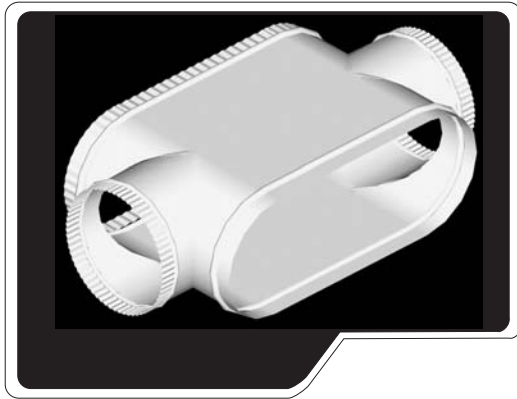

OVAL CONNECTION

Oval 90° Round Cross.

Code: CRUOR90

Galvanized sheet gauges 26,24,22,20 and 18 according the dimensions.

Oval 45° Round Cross.

Code: CRUOR45

Galvanized sheet gauges 26,24,22,20 and 18.

Oval 90° Tap.

Code: CASO90

Galvanized sheet gauges 26,24,22,20 and 18 according the dimensions.

AIR DISTRIBUTION PRODUCTS

SPIRO DUCT + FITTINGS + GRILLES + DIFFUSERS + FILTERS + FLEXIBLE DUCT + ACCESSORIES

Verbet reserve the right of making any change without any prior notice.