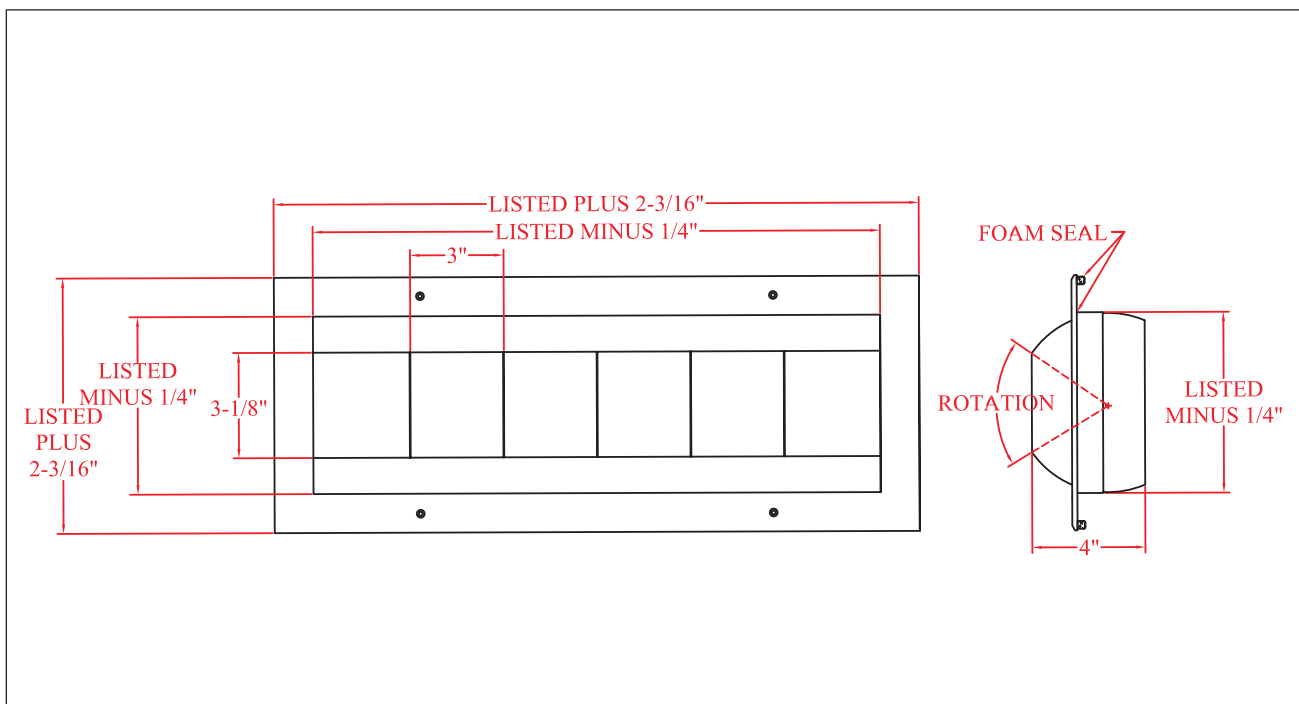

AIR DISTRIBUTION PRODUCTS

SPIRO DUCT + FITTINGS + GRILLES + DIFFUSERS + FILTERS + FLEXIBLE DUCT + ACCESSORIES

Verbet reserve the right of making any change without any prior notice.